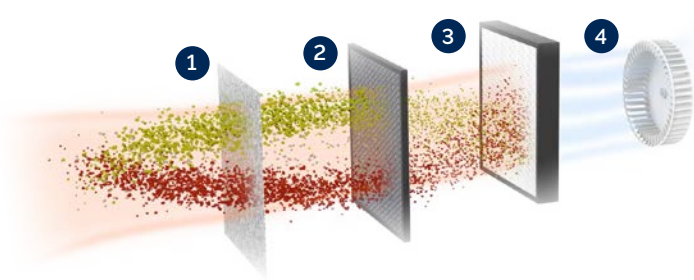

Only Fellowes Air Purifiers sense & react to changes in air quality and occupancy while showing you the air is clean.

Our AeraMax Pro AM3 and AM4 units with H13 filters capture at least 99.95% of particles as small as 0.1 microns, including allergens, such as pollen, dust, pet dander, and smoke.